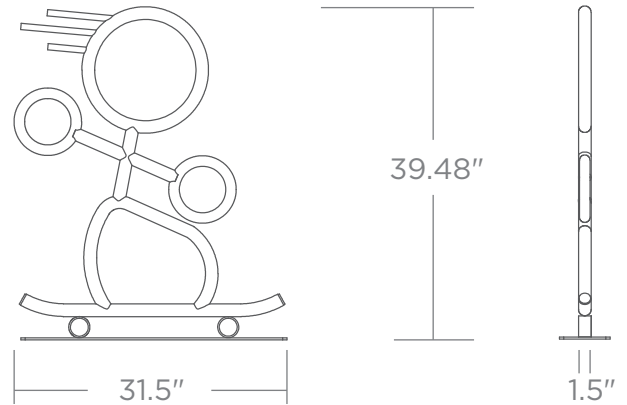

DURA BIKE LOCKER™

A DIVISION OF HANNAN SPECIALTIES

Made In The Usa

PRODUCT

SKATEBOARDER BICYCLE RACK

MATERIALS

1.5" OD Schedule 40

ASTM A36 Steel

¼" Flat Steel Flange

POWDER COAT OPTIONS

☐ Black	☐ Celestial Blue
☐ Silver Gray	☐ Mesa Tan
☐ Emerald Green	☐ Fire Engine Red
☐ Pearl White	☐ Graphite

ADDITIONAL PROTECTION

1. ☐ Anti-Graffiti

STAINLESS STEEL FINISH

1. ☐ DA Sanded

GALVANIZED FINISH

1. ☐ Galvanized

MOUNTING

1. ☐ Surface Mount

Rack Quantity: _____

Approved Date: _____

Approved Signature: _____